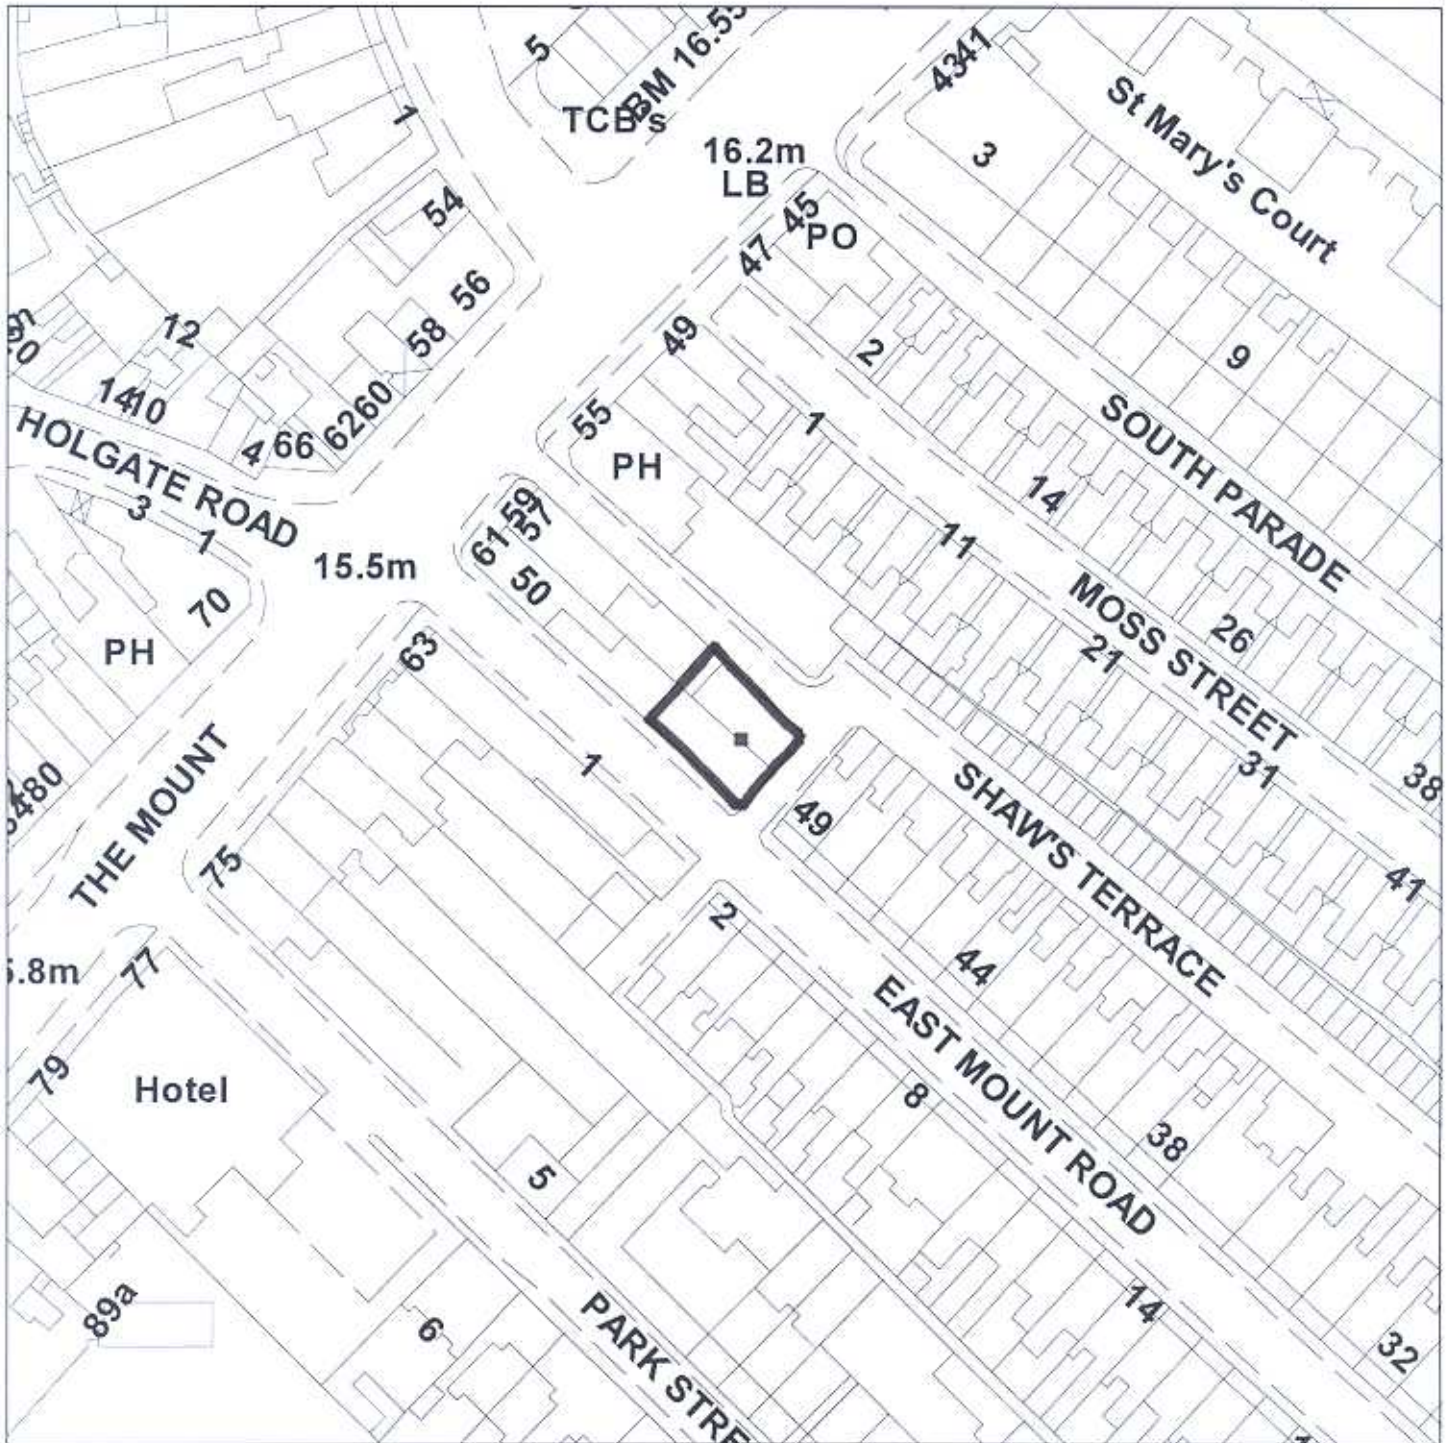

49a East Mount Road

York

Scale : 1:1000

Reproduced from the Ordnance Survey map with the permission of the Controller of Her Majesty's Stationery Office © Crown Copyright 2000.

Unauthorised reproduction infringes Crown Copyright and may lead to prosecution or civil proceedings.

Produced using ESRI (UK)'s - MapExplorer 2.0 - <http://www.esriuk.com>

| | |
|--------------|----------------------|
| Organisation | City of York Council |
| Department | DEDS |
| Comments | Location Plan |
| Date | 08 June 2006 |
| SLA Number | |